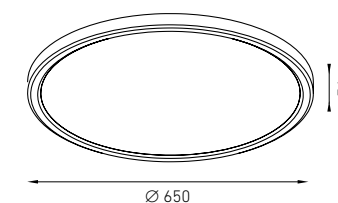

IP20   CE ENEC

DISCUS S 21 3000K  1,1
Code: 1531000040
LED 21 W 3000K CRI > 80 1280 lm

DISCUS S 30 3000K  2,2
Code: 1531000050
LED 30 W 3000K CRI > 80 1850 lm

DISCUS S 42 3000K  3,5
Code: 1531000060
LED 42 W 3000K CRI > 80 2600 lm