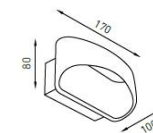

RU ENG

HUGO

Настенный светильник отраженного света, создающий диффузное освещение. Корпус изготовлен из экструдированного алюминия, окрашенного белой матовой краской.

Wall-mounted indirect luminaire. Housing is made of extruded aluminum painted mat white.

IP20

HUGO 3000K	0,6
Code: 1560000010	
LED 5 W 3000K CRI > 80